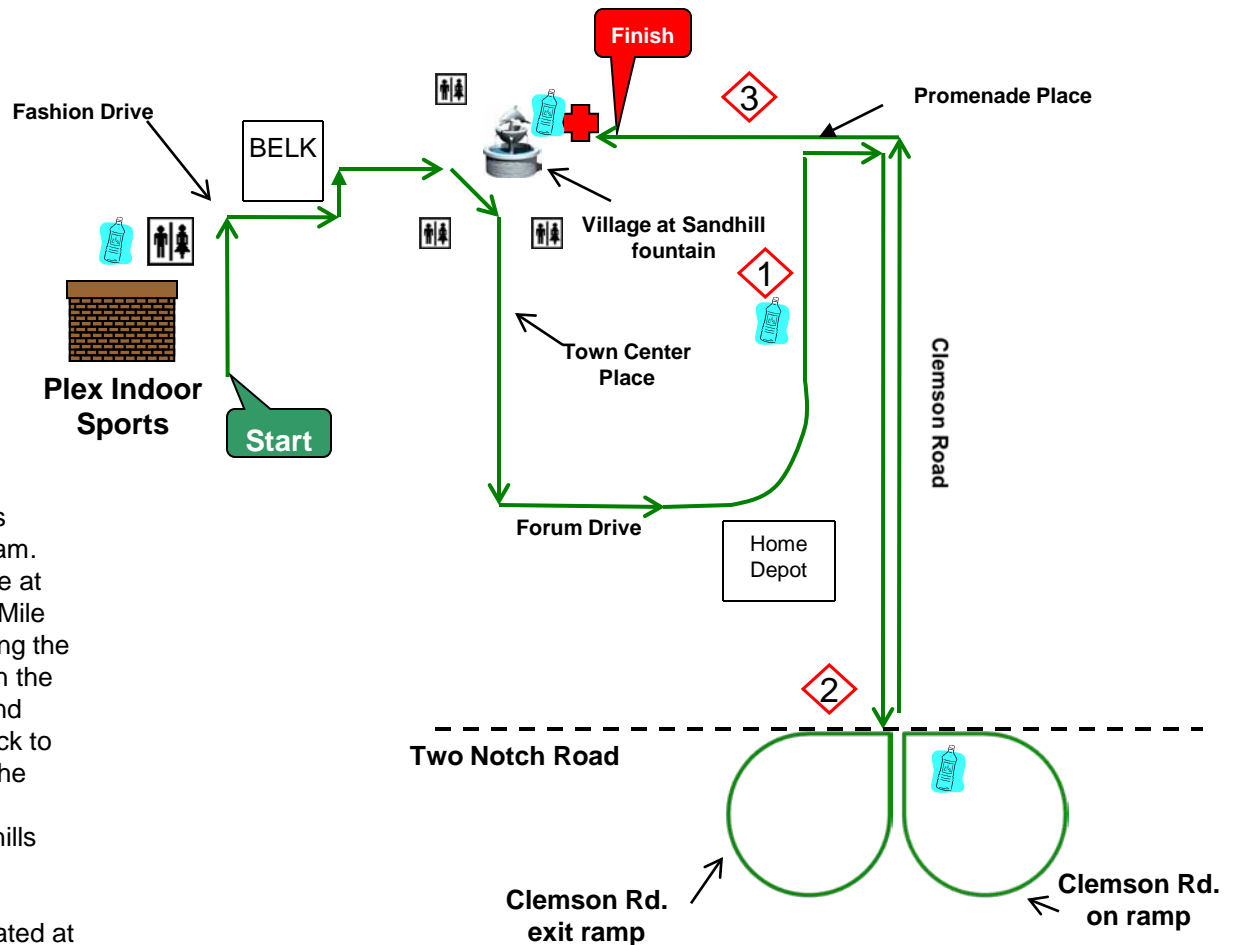

APRIL 2010

Map Key

-  First Aid
-  Mile marker
-  Restroom
-  Water
-  Sandhill fountain
-  Plex Indoor Sports

****Map not drawn to scale****

Palmetto 5k Course Map

The 5k course will start at Plex Indoor Sports located inside the Village at Sandhill at 7:15am. The first mile will take you through the Village at Sandhill before exiting onto Clemson Road. Mile two is a mix of flat and small hills before taking the exit ramp on to Two Notch Road. Once down the exit ramp, you'll loop back up the on ramp and back on to Clemson Road for your return back to the Village. You will finish at the fountain in the center of the Village at Sandhill. This course should be a fairly flat course with just a few hills and a great course to run or walk!

Food, vendors and kid's activities will be located at in town center directly beside the fountain.